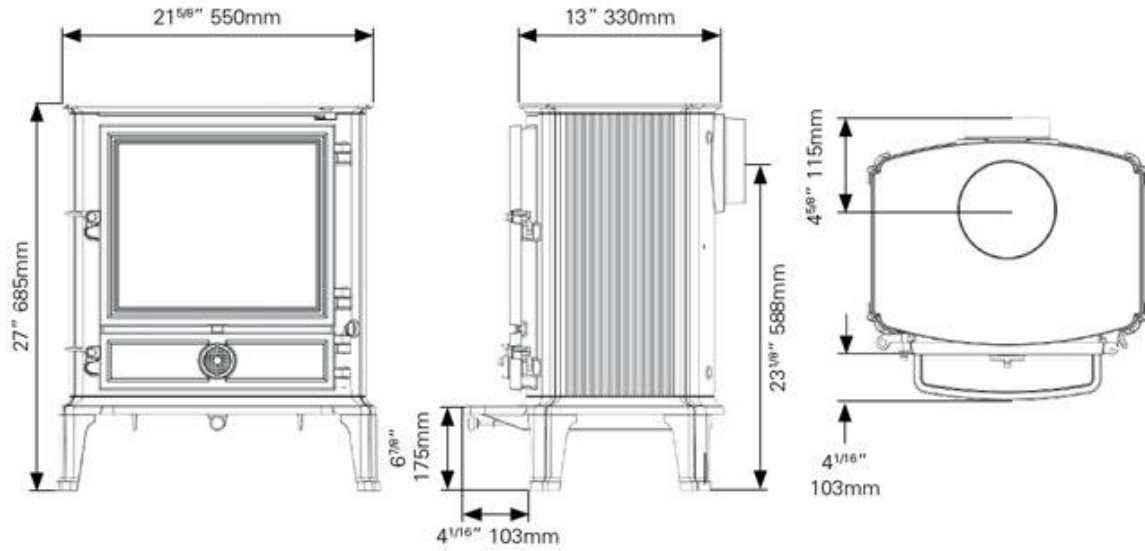

Maximum log length 15 3/4" (400mm)

Longer leg option (250mm) - Yes

Boiler option - No

Flue outlet 6" top or rear

Matching flue pipe colours - Yes

Sarsen Energy Ltd Unit 1 Garlands Trading Estate Cadley Road Collingbourne Ducis
Marlborough Wiltshire SN8 3EB
01264 850742
info@sarsenenergy.co.uk