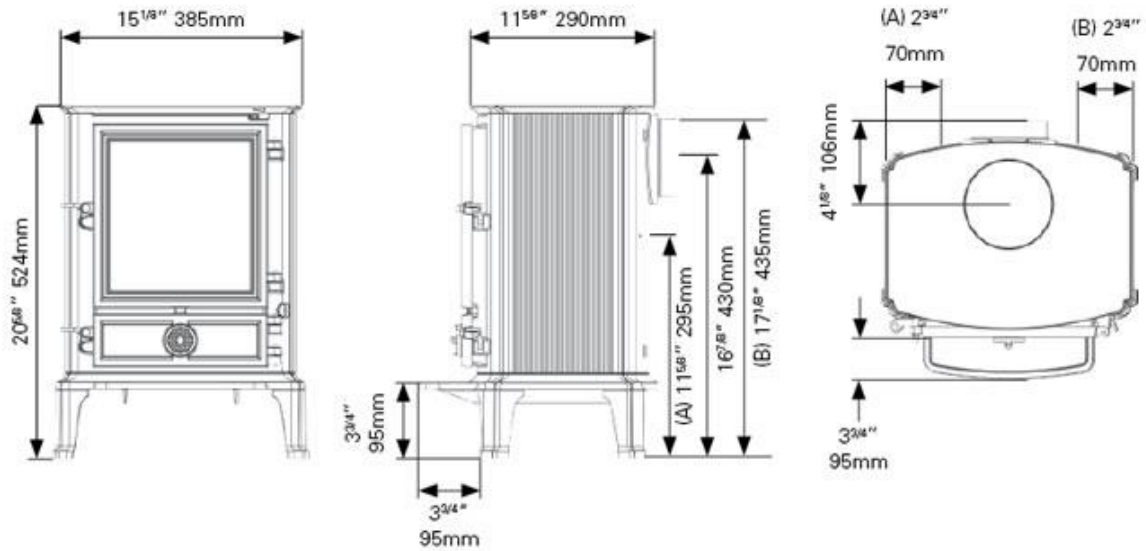

(A) and (B) Tapping points for boiler options.